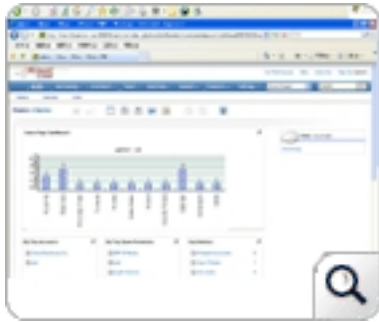

Screenshot

Written by Administrator

Monday, 11 August 2008 09:10 - Last Updated Tuesday, 30 June 2009 09:05

Home Page

[price of cialis 10mg](#) [generic everyday cialis](#) [generic cialis soft online](#) [cialis ususal dosage](#)
[buy tadalafil cialis](#)
[cialis american online pharmacy](#)

Marketing Accounts

A screenshot of a web browser displaying a table of marketing accounts. The table has several columns and rows of data. A magnifying glass icon is visible in the bottom right corner of the screenshot.

Customer Accounts

A screenshot of a web browser displaying a table of customer accounts. The table has several columns and rows of data. A magnifying glass icon is visible in the bottom right corner of the screenshot.